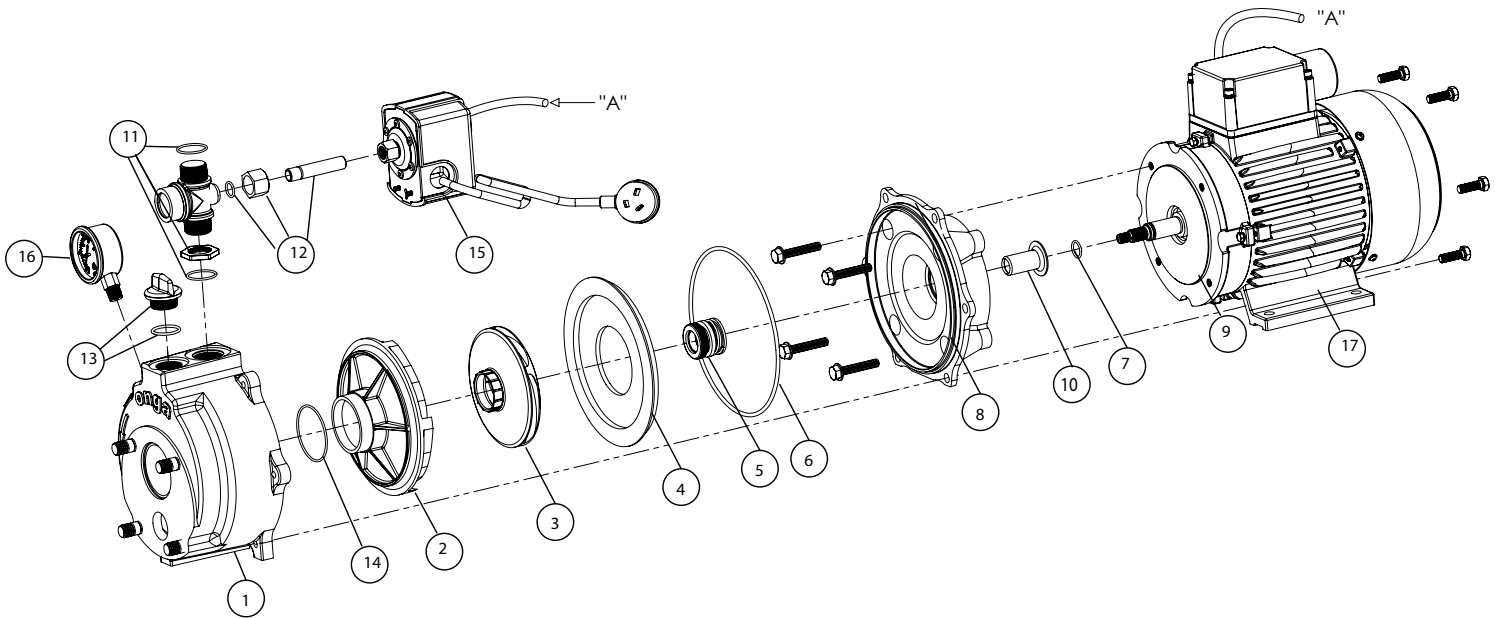

**JJ400 & JJ600 Models**

**Spare Parts**

MODEL	JJ400	JJ600
PART NUMBER	110031	110021

REF NO.	COMPONENT DESCRIPTION	PART NO.		PART NO.	
1	CASING	800560	1PC	800002	1PC
2	SEPARATOR PLATE	404611	1PC	N/A	1PC
3	IMPELLER	504893K	1PC	506333K	1PC
4	DIFFUSER	302190K	1PC	402810K	1PC
5	SEAL KIT (INC. 5, 6 & 10)	800582K	1PC	800890K	1PC
5a	SEALS (PK 25)	800901	1PC	800900	1PC
6	O-RING CASING	702206K	1PC	700206K	1PC
7	O-RING SLEEVE	-	-	-	-
8	BAFFLE	302060K	1PC	403231	1PC
9	MOTOR	405913	1PC	801015	1PC
10	SHAFT SLEEVE KIT (7 & 10)	800894K	1PC	800895K	1PC
11	TEE ASSEMBLY	800277	1PC	800277	1PC
12	P/SWITCH MOUNTING ASSY.	801237	1PC	801237	1PC
13	PRIMING PLUG & O-RING	800017K	1PC	800017K	1PC
14	O-RING INJECTOR (PK/5)	70211K	1PC	-	-
15	PRESSURE SWITCH	-	-	700244	1PC
16	PRESSURE GAUGE	700240	1PC	700240	1PC
17	BASE & SCREW KIT	800258	5PC	800256	5PC

Drawings are indicative only, product appearance may change slightly.