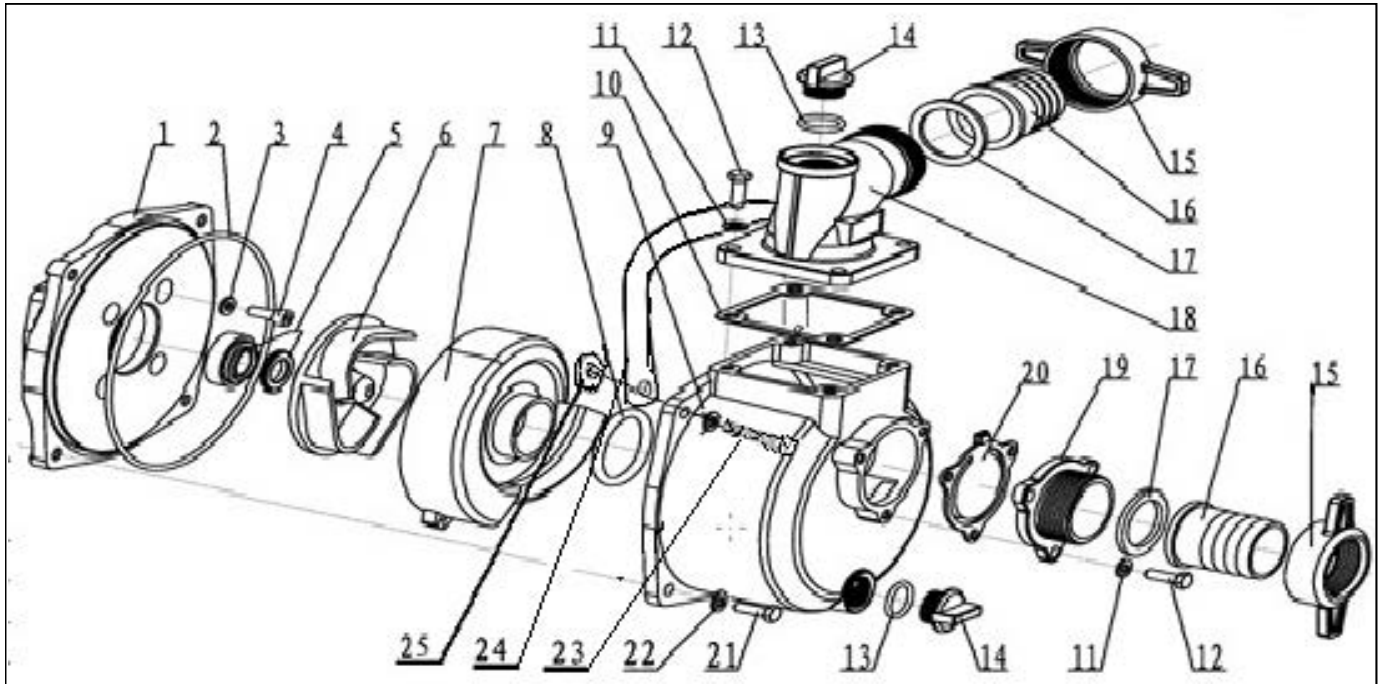

MiniBlaze Model

MODEL	PART NUMBER
	MB25L

REF NO.	Component Description	Kit / Part No.	
3	Washer Sealing	Nut & Bolt Kit 707560	4PC
4	Socket Head Cap Screw		4PC
11	Washer {6x13x1.2}		7PC
12	Bolt {M6x18}		7PC
21	Bolt {M8x20}		2PC
22	Washer {8x16x1.2}		4PC
23	Bolt {M8x40}		2PC
25	Nut, Flange {M8}		2PC
2	O'Ring Diffuser	Seal & O'Ring Kit 707558	1PC
5	Machinery Seal		1PC
8	O'Ring		1PC
10	Flange Output		1PC
13	O'Ring	Suction & Discharge Kit 707559	2PC
20	Check Valve		1PC
10	Flange Output		1PC
13	O'Ring		2PC
14	Plug		2PC
18	Flange Output		1PC
19	Flange Endure Press	1PC	
20	Check Valve	1PC	
6	Impeller	660200010-T850	1PC
NS	Air Cleaner Assembly	180020323-T010	1PC
NS	Carburetor	170020440-T010	1PC
NS	Fan Cover Only	160210004-T010	1PC
NS	Fuel Tank	170500514-T010	1PC
NS	Ignition Assembly	270920171-T010	1PC
NS	Oil Sensor	281850155-T010	1PC
NS	Recoil Start & Fan Cover	193490001-T010	1PC
NS	Spark Plug	270960027-T010	1PC
NS	Switch Engine Stop	271660031-T010	1PC
NS	Wet End Kit Complete	660180028-T850	1PC

*NEW IMPELLER WILL NOT FIT OLDER MODELS
A COMPLETE NEW WETEND MUST BE PURCHASED (APPROX 2010)