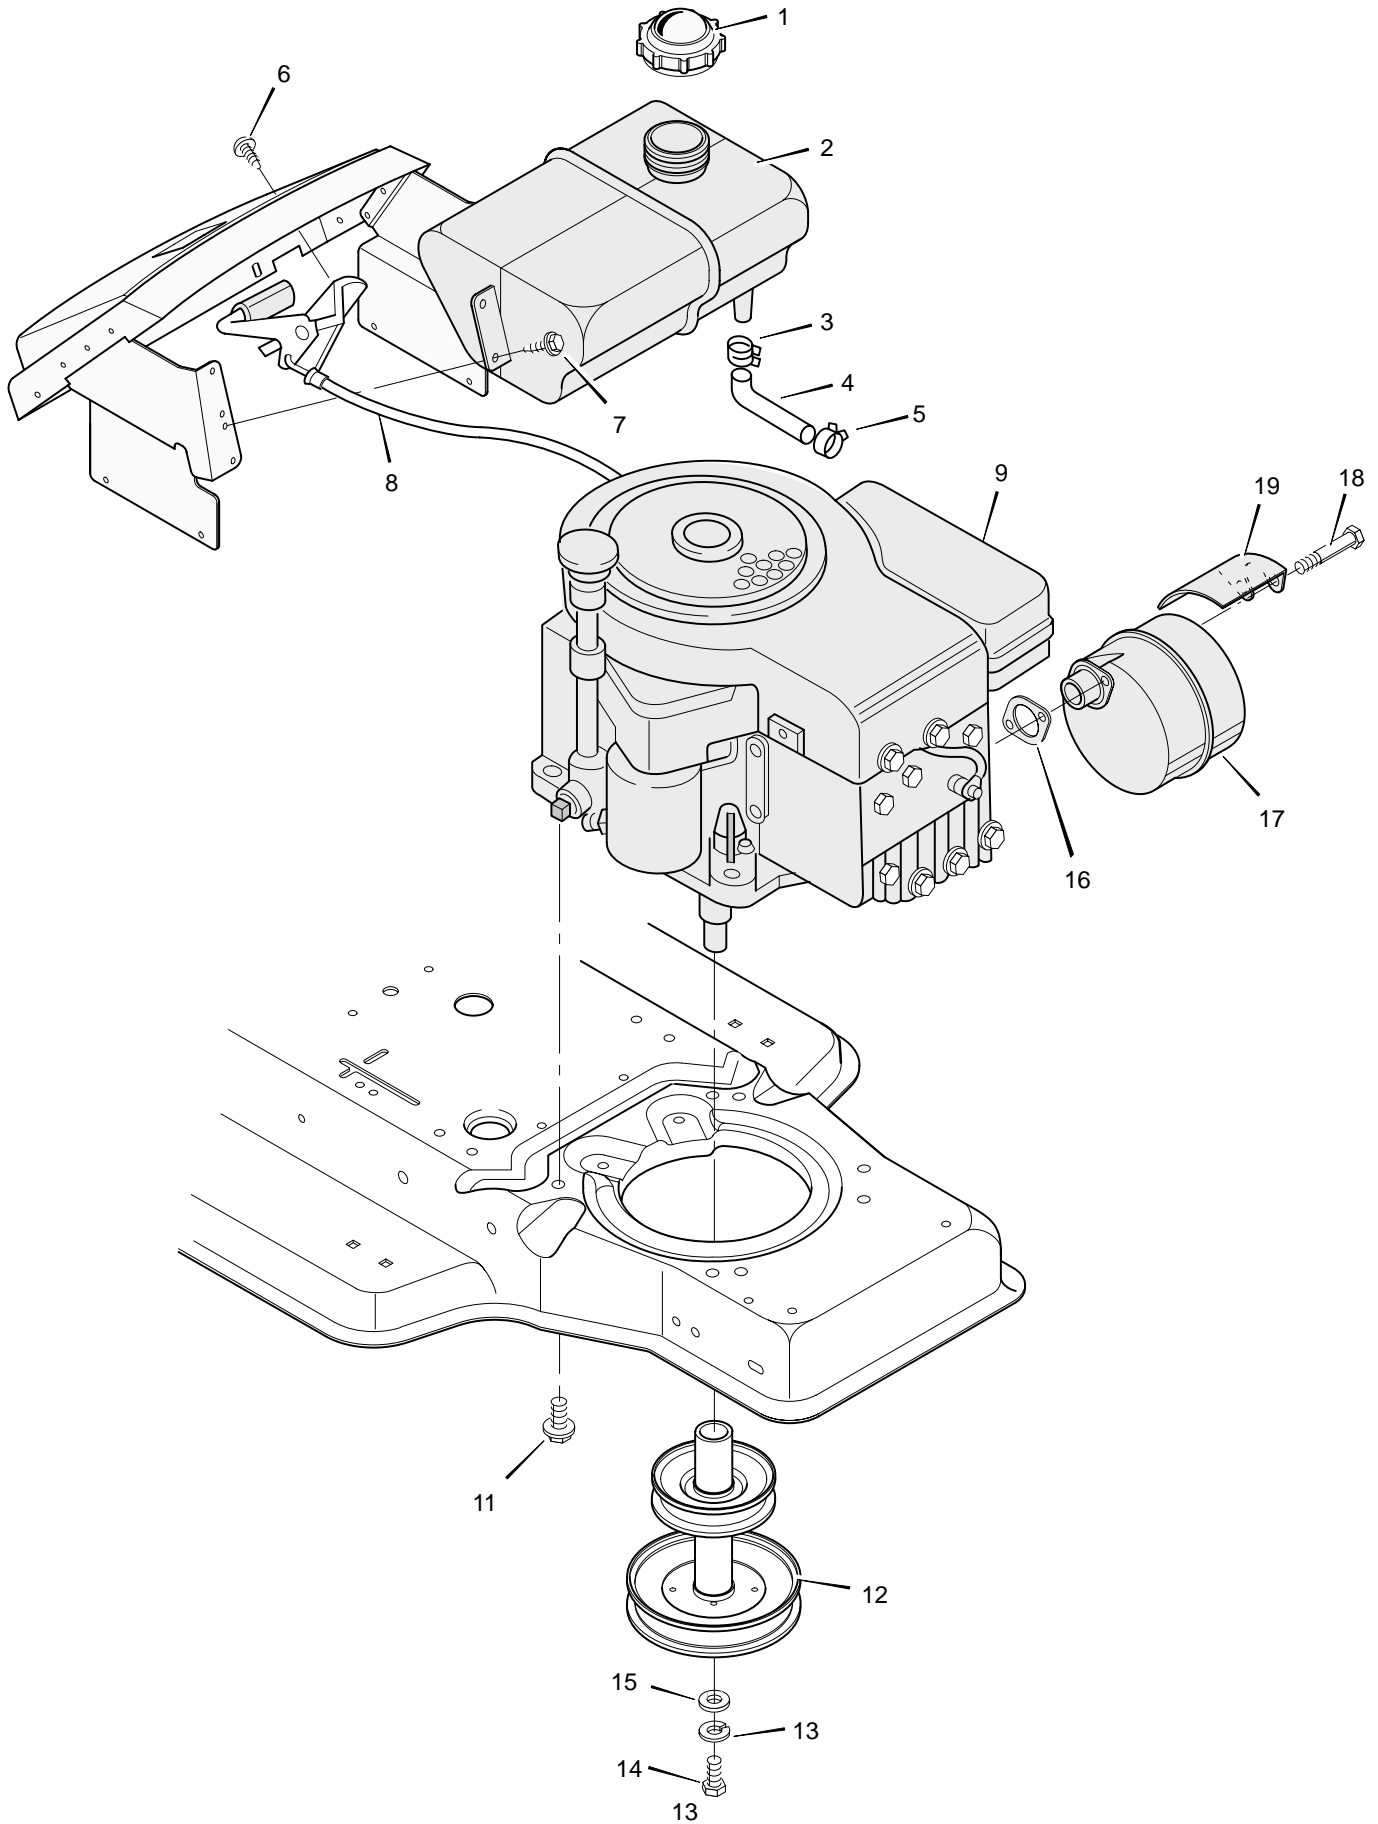

MODEL 31721x88B (VRO3012TX)

REPAIR PARTS ENGINE MOUNT

MODEL 31721x88B (VRO3012TX)

REPAIR PARTS ENGINE MOUNT

Key No.	Description	Part No.
1	Fuel Cap	92317
2	Fuel Tank	91869
3	Hose Clamp	95197
4	Fuel Line	90671
5	Hose Clamp	95197
6	Screw	26x201
7	Screw	26x214
8	Throttle Control	91983
9	Engine*	—
11	Bolt, Engine Mount	25x7
12	Stack Pulley Assembly	690442 Z
13	Lockwasher	19x35
14	Bolt, Hex	1x140
15	Washer	17x170
16	Gasket	91309
17	Muffler (Includes Keys 18 & 19)	91271SE
18	Bolt, Hex	1x134
19	Shield, Heat	91277

* Parts are available from a Briggs & Stratton Authorized Service Center. See "Engines, Gasoline" or "Gasoline Engines" in the yellow pages of the telephone directory.