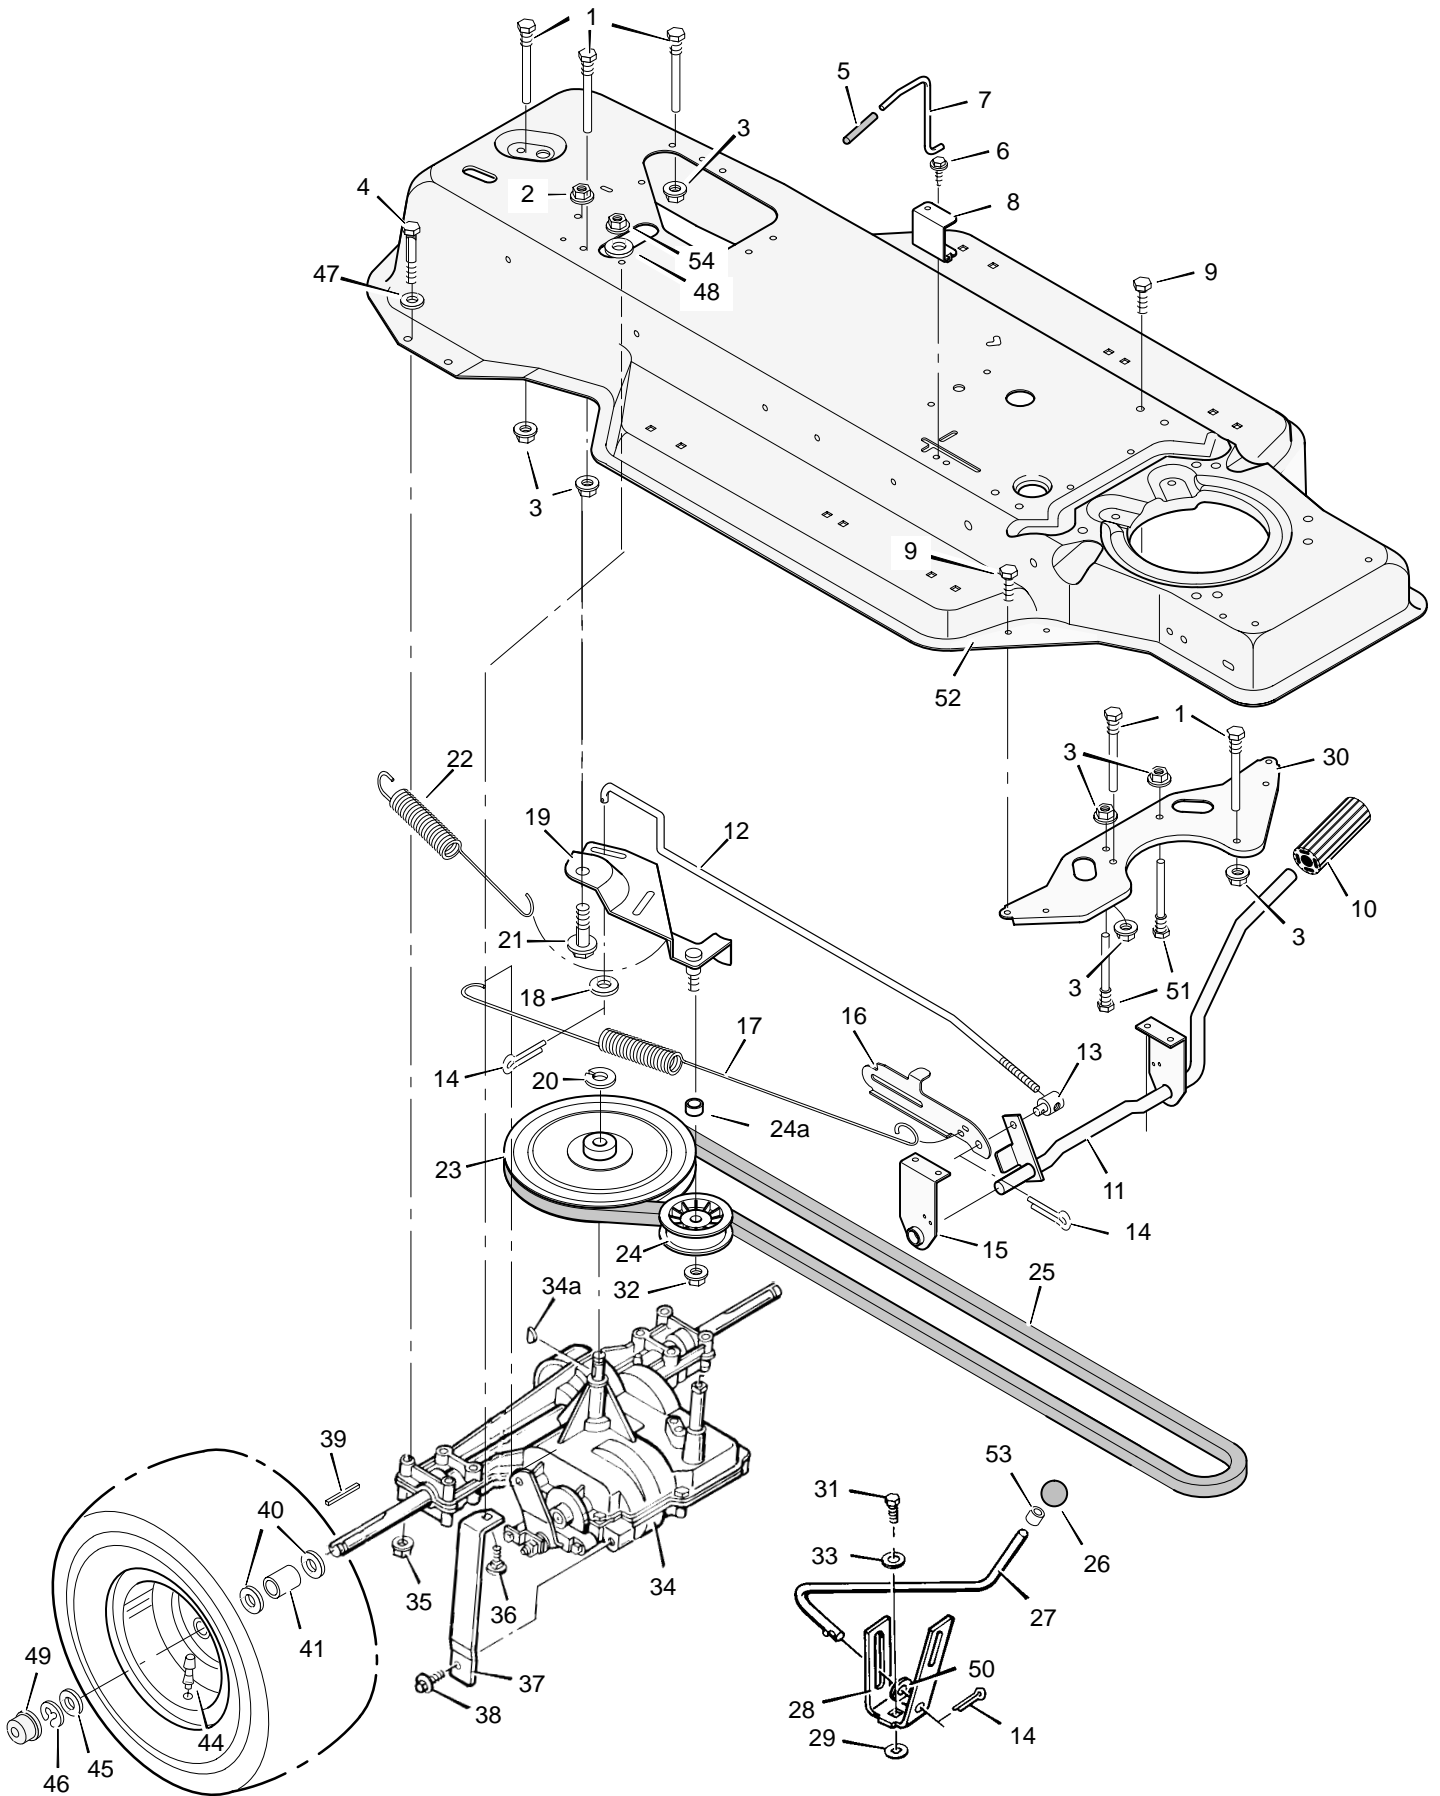

MODEL 31721x88B (VRO3012TX)

REPAIR PARTS MOTION DRIVE

MODEL 31721x88B (VRO3012TX)

REPAIR PARTS MOTION DRIVE

Key No.	Description	Part No.	Key No.	Description	Part No.
1	Guide, Belt	91754Z	29	Washer	17x148
2	Locknut, Flange	15x84	30	Plate, Belt Guide	92694E700
3	Nut, Flange	15x79Z	31	Bolt, Hex	6x105
4	Bolt, Hex	1x155	32	Nut, Flange	15x98
5	Grip	91079	33	Washer	17x38
6	Screw	26x214	34	Transaxle – Peerless **	—
7	Rod, Control	91727E700	34a	Woodruff Key No. 9	20697
8	Guide, Bracket	91825E700	35	Nut, Flange	15x88
9	Screw	26x249	36	Bolt, Carriage	2x64
10	Clutch and Brake Pedal	21544	37	Support, Transaxle	91804E700
11	Lever Assembly	91862E700	38	Screw	26x216
12	Rod, Clutch	91808Z	39	Key, Square	21553
13	Nut, Adjustable	21920	40	Washer	17x160
14	Pin, Cotter	30x20	41	Spacer, Transaxle	690553Z
15	Bracket, Support	91713E700	42	Tyre*	91923
16	Latch, Park Brake	91712Z	—	Tube	407049
17	Spring, Brake Extension	165x82	43	Wheel & Tyre Assembly	92288–601
18	Washer	17x47Z	44	Stem, Valve	24373
19	Bracket Assembly, Idler	92737Z	45	Washer	17x195
20	Ring, Retainer	11x7	46	E–Ring	11x3
21	Bolt, Shoulder	9x39	47	Washer	17x146Z
22	Spring, Drive Extension	165x76	48	Washer	17x45
23	Pulley, Motion Drive	95094	49	Hub Cap (Optional)	94618
24	Pulley, Backside Idler	690409	50	Washer	17x102
24a	Spacer, Backside Idler Pulley	690369	51	Guide, Belt	20619
25	Belt, Motion Drive	37x61	52	Frame Assembly	92815E700
26	Knob, Shift Lever	91995	53	Ring, Tolerance	92008
27	Lever, Shift	91805Z	54	Nut	15x115
28	Yoke, Shift	91806Z			

* When you order a tire, make sure to give the brand name of the tire so that the tread pattern on the tire will match.

** For information on Replacement Parts see the Central Parts Distributor in your area.