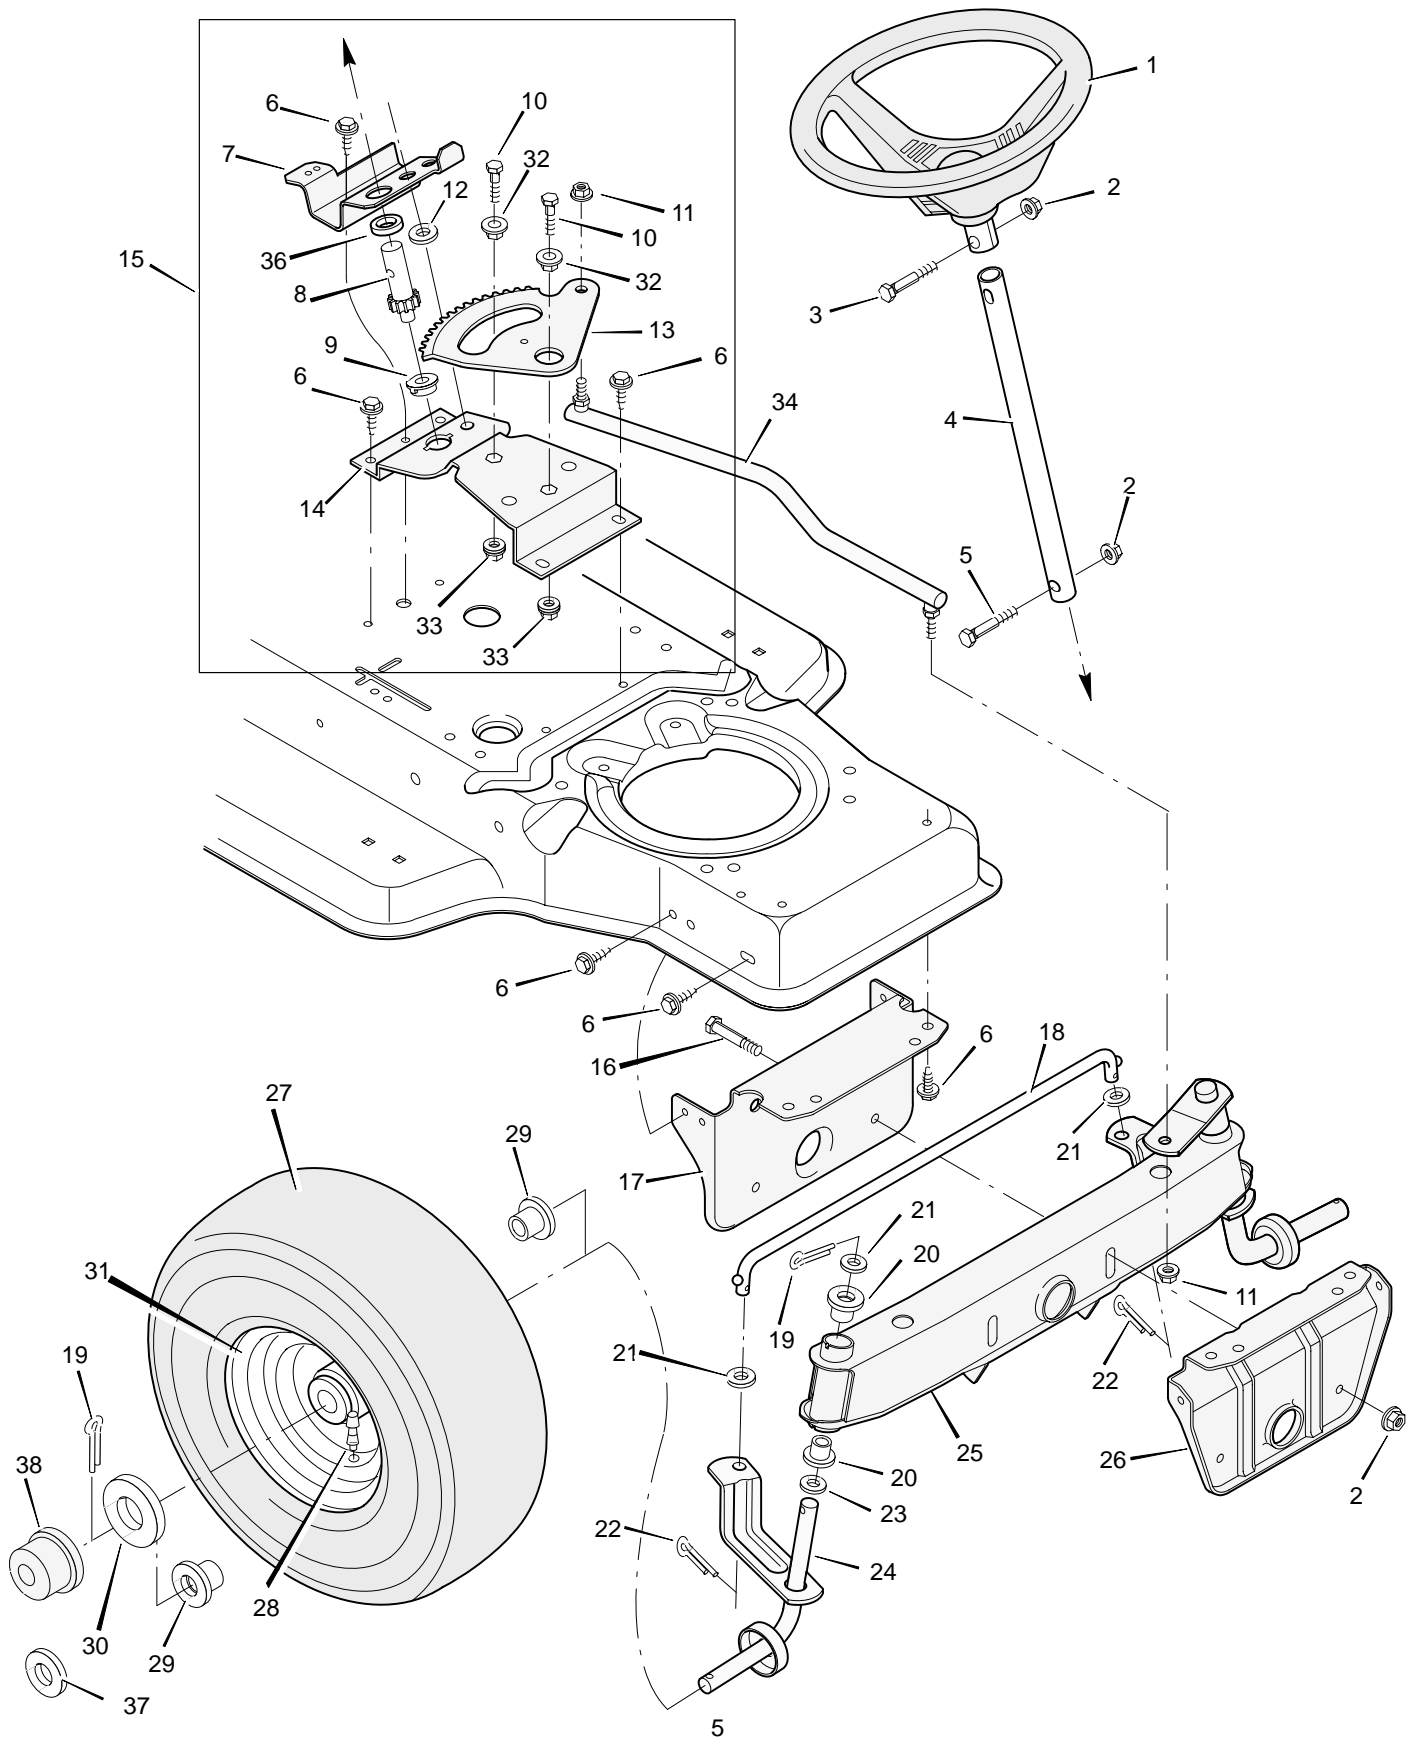

MODEL 31721x88B (VRO3012TX)

REPAIR PARTS STEERING

MODEL 31721x88B (VRO3012TX)

REPAIR PARTS STEERING

Key No.	Description	Part No.
1	Wheel, Steering	92078
2	Nut, Hex	15x118
3	Bolt, Hex	1x66
4	Post, Steering	91714Z
5	Bolt, Hex	1x74
6	Screw	26x249
7	Bracket, Sector	91716E700
8	Gear, Pinion	92715
9	Bearing	92716
10	Bolt, Hex	1x84
11	Locknut, Flange	15x87
12	Spacer	92564
13	Gear, Sector	92316
14	Bracket, Sector	91708E700
15	Kit, Steering Gear	402075
16	Bolt, Hex	1x146
17	Support, Rear Axle	92529E700
18	Rod, Tie	90038E700
19	Pin, Cotter	30x49
20	Bearing	92527
21	Washer	17x57
22	Pin, Cotter	30x20
23	Washer	17x113
24	Spindle Assembly, Right	91828E700
25	Spindle Assembly, Axle & Left	92519E700
26	Support, Front Axle	92528E700
27	Tyre*	91912
—	Tube	407047
28	Stem, Valve	24373
29	Bearing, Wheel	91334
30	Washer	17x195
31	Wheel & Tyre Assembly	94578-601
32	Bearing	92097
33	Locknut, Flange	15x113
34	Link, Drag	91749E700
36	Spacer, Pinion Gear	92280
37	Washer, Hub Cap (Optional)	17X192
38	Hub Cap (Optional)	94618

* When you order a tire, make sure to give the brand name of the tire so that the tread pattern on the tire will match.