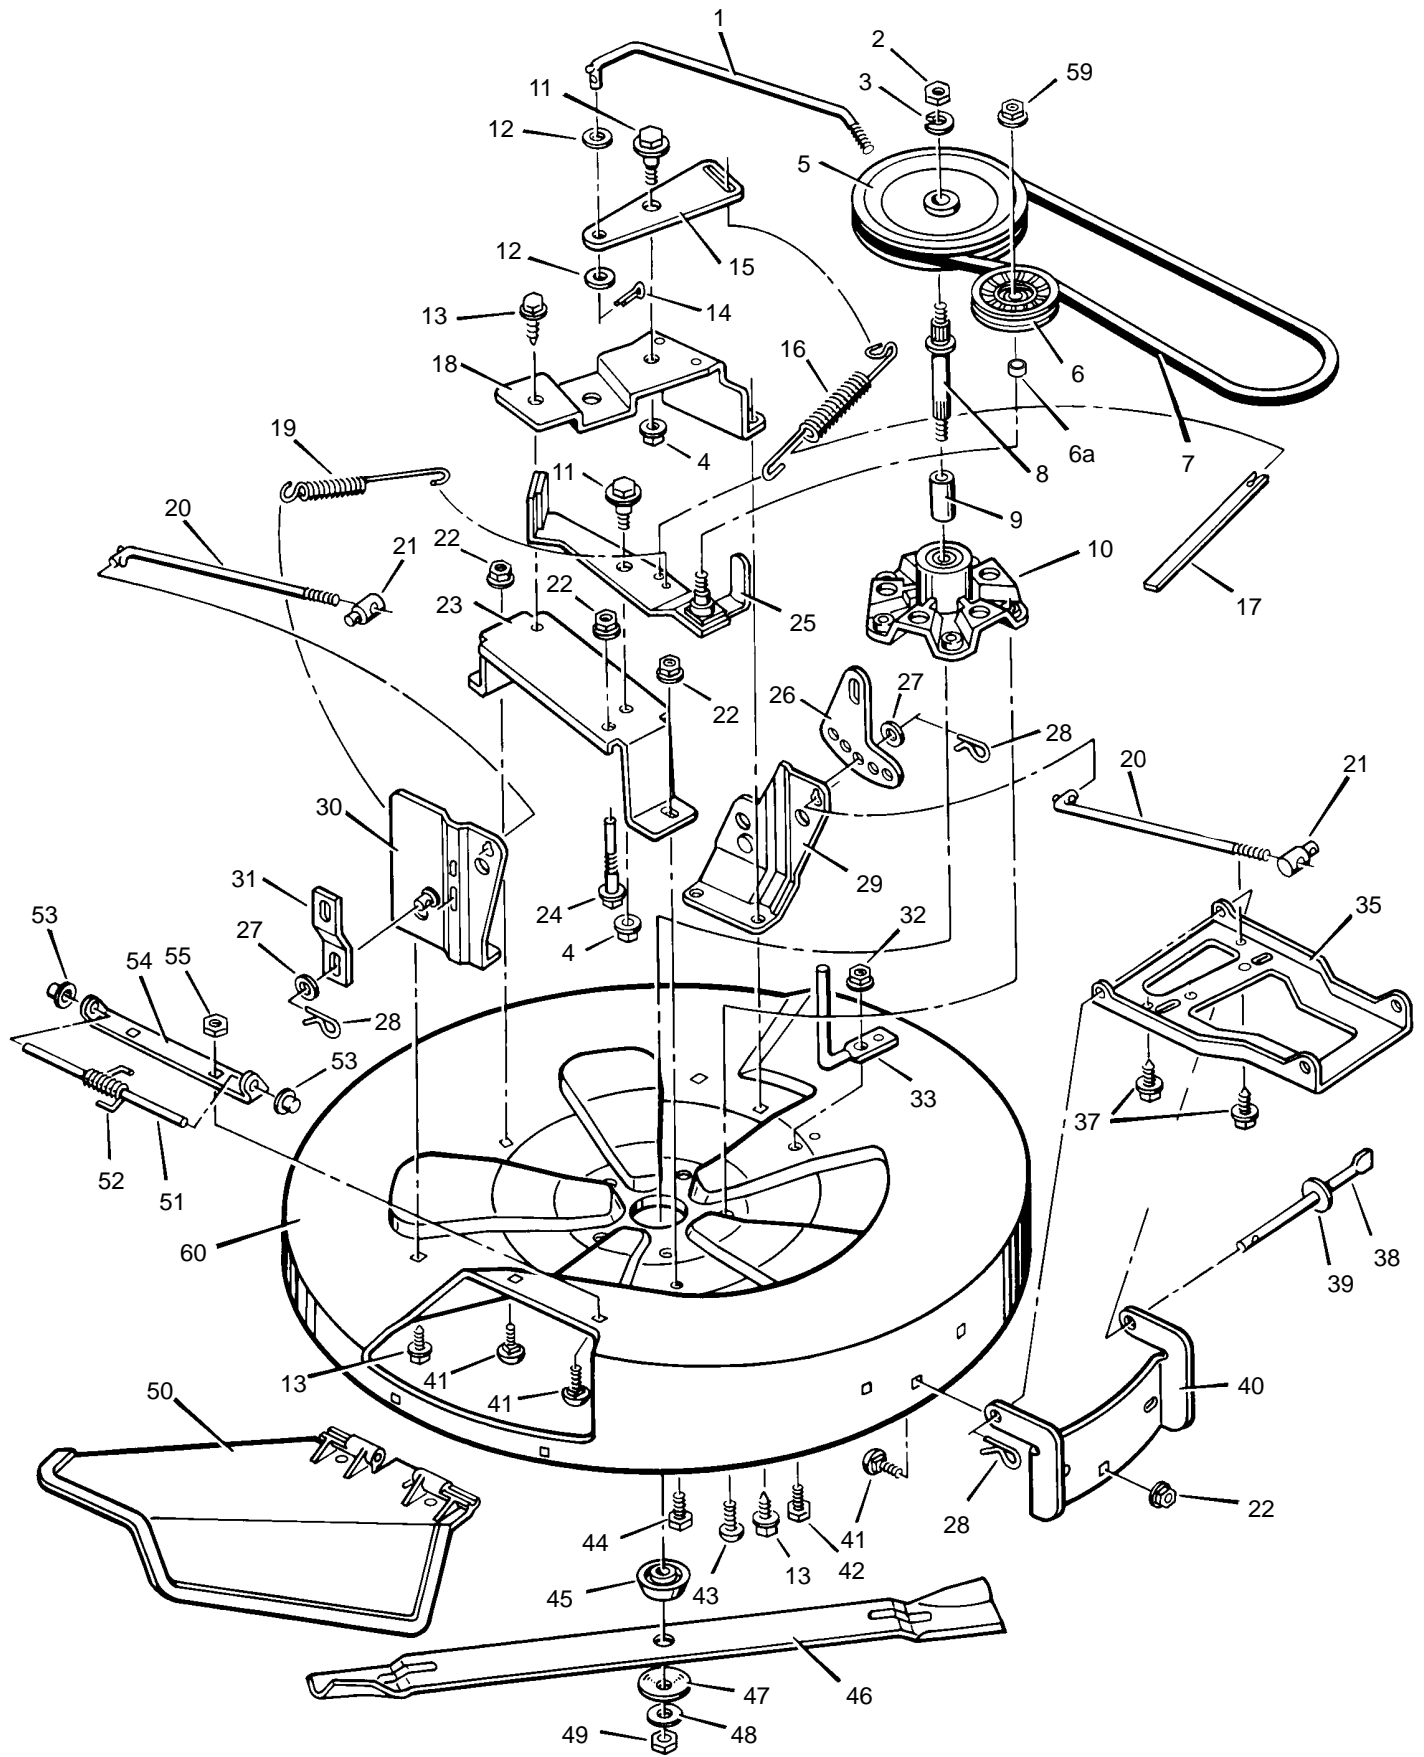

MODEL 31721x88B (VRO3012TX)

REPAIR PARTS MOWER HOUSING

MODEL 31721x88B (VRO3012TX)

REPAIR PARTS MOWER HOUSING

Key No.	Description	Part No.	Key No.	Description	Part No.
1	Rod, PTO	92283 Z	29	Bracket Assembly, Left Lifter	92207E700
2	Locknut	15x100	30	Bracket Assembly, Right Lifter	92205E700
3	Lockwasher	18x33	31	Link	92064E700
4	Locknut, Flange	15x84	32	Nut, Flange	15x68
5	Pulley, Splined	91951	33	Guide, Belt	91797E700
6	Pulley, Idler	690387	35	Hanger, Front	92202E700
6	Space, Idler Pulley	690369	37	Screw	26X263
7	Belt, Mower Drive	37x74	38	Rod, Hanger	92273 Z
8	Mandrel	91922	39	Washer	17x57
9	Spacer	91903	40	Bracket, Front Hanger	92203E700
10	Housing, Mandrel	55962	41	Bolt, Carriage	2x53
11	Bolt, Shoulder	9x39	42	Bolt	1x85
12	Washer	17x46 Z	43	Screw	25X13
13	Screw	26x249	44	Bolt	1x45
14	Pin, Cotter	30x20	45	Adapter, Blade	92466
15	Bracket, Pivot	92209E700	46	Blade	55793E701
16	Spring, Extension	165x91	47	Washer, Belleville	17x166
17	Indicator, Plastic	92163	48	Washer	17x165
18	Support, Pivot Bracket	92208E700	49	Nut, Hex	15x100
19	Spring, Extension	165x90	50	Deflector, Chute	55971
20	Rod, Adjusting	91748 Z	51	Rod, Deflector	21197 Z
21	Nut, Adjustable	92131	52	Spring, Torsional	166x4
22	Nut, Flange	15x79	53	Cap, Push On	28x23
23	Support, Idler Arm	92211E700	54	Hinge, Deflector	56213E700
24	Guide, Belt	20619	55	Locknut	15x43
25	Arm Assembly, Idler	92221	57	Bolt, Carriage	2x64
26	Plate, Adjusting	91741E700	58	Wingnut	14x83
27	Washer	17x103 Z	59	Locknut	15x98
55	Locknut	15x43	1-60	Mower Housing, Complete	403344
28	Pin, Hair	31x4