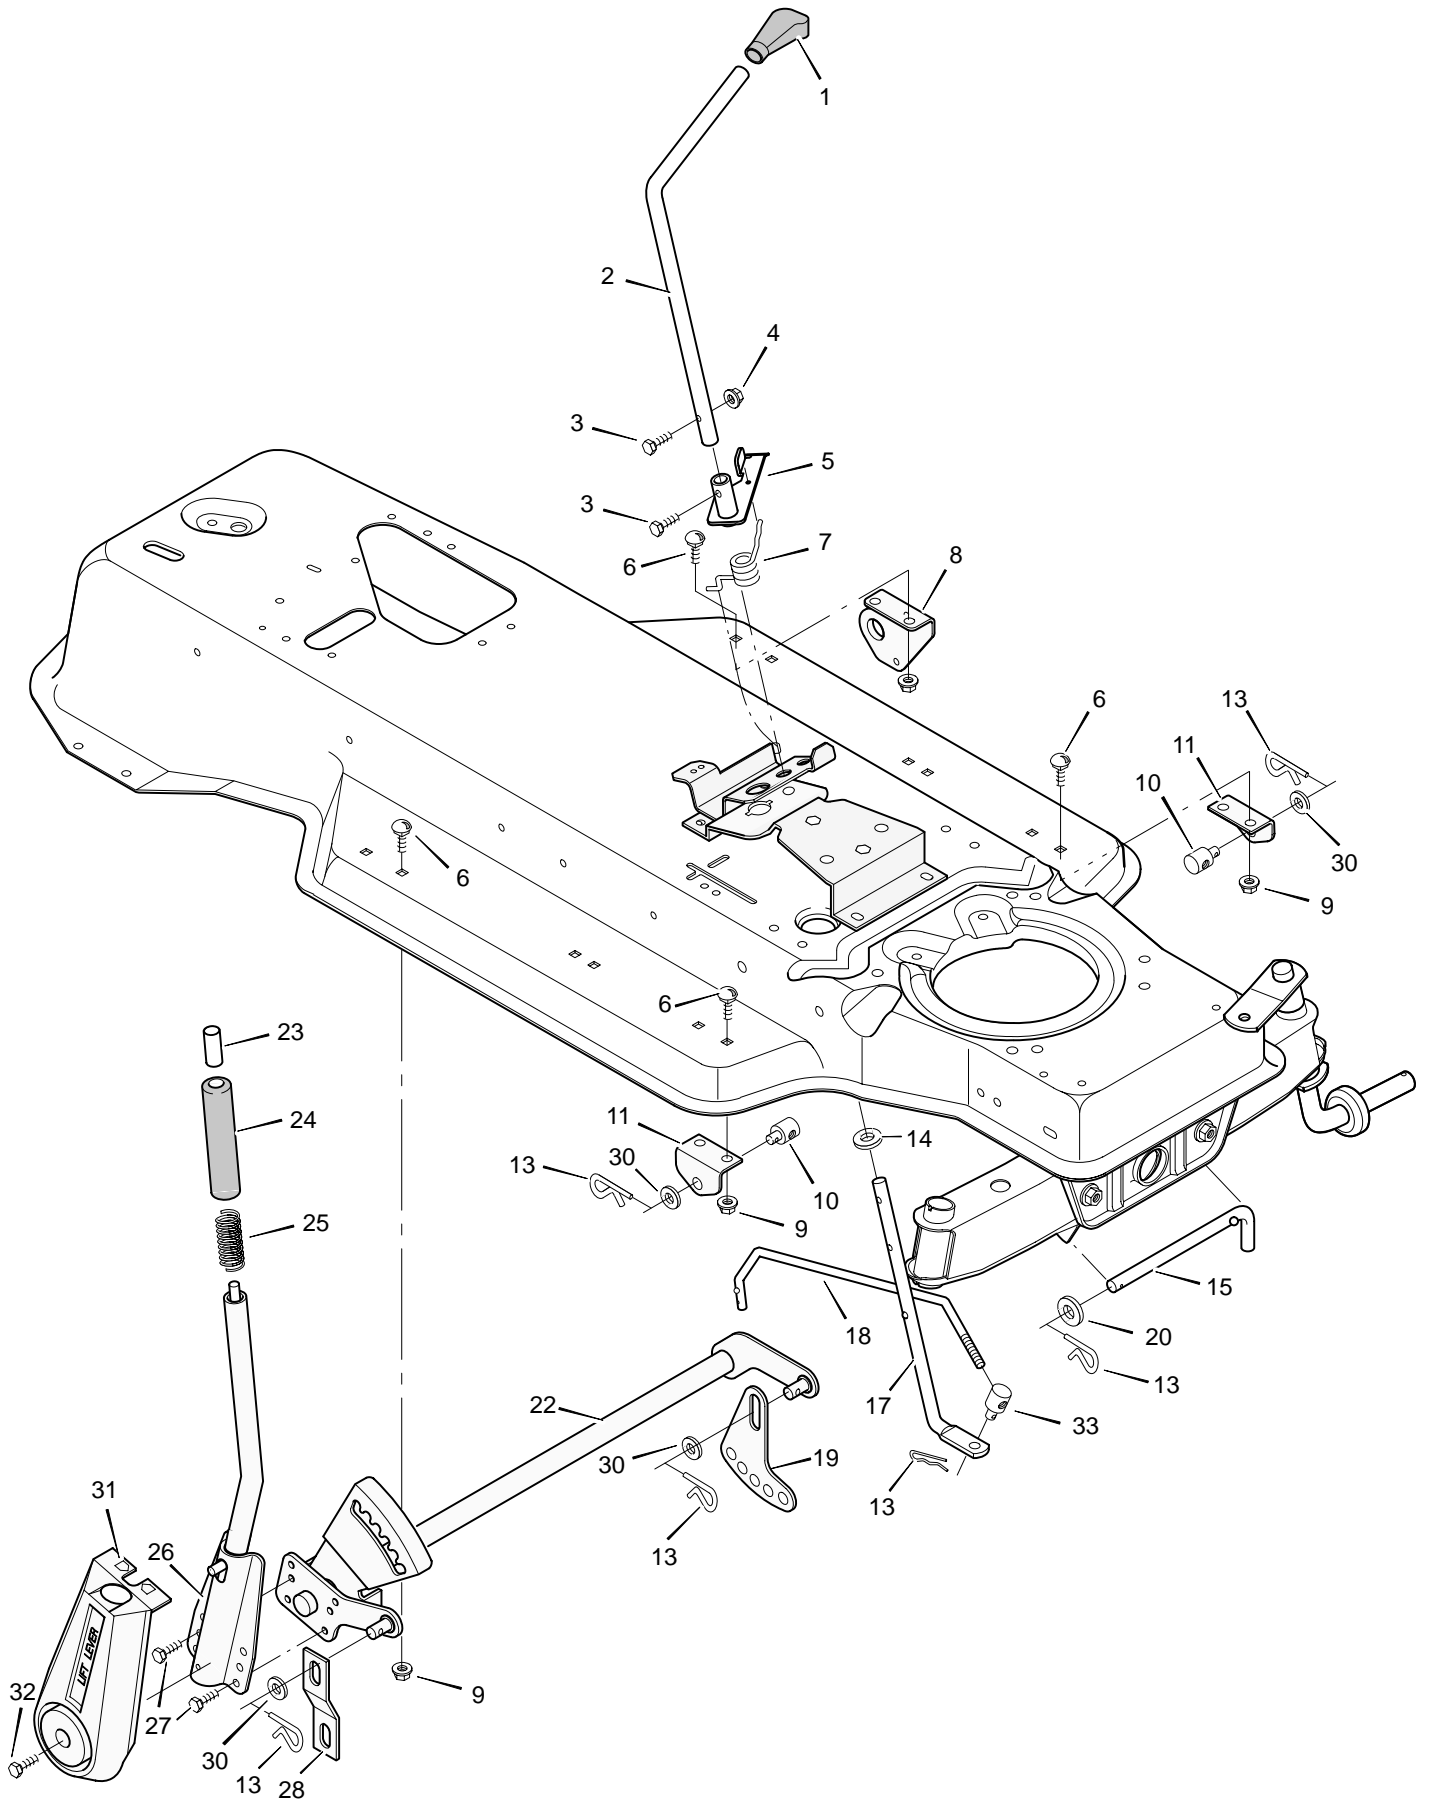

MODEL 31721x88B (VRO3012TX)

REPAIR PARTS MOWER HOUSING SUSPENSION

MODEL 31721x88B (VRO3012TX)

**REPAIR PARTS
MOWER HOUSING SUSPENSION**

Key No.	Description	Part No.
1	Grip	92698
2	Control, Blade Rotation	91781 Z
3	Bolt, Hex	25x3
4	Locknut, Hex	15x67
5	Lever Assembly, Switch	91917E700
6	Bolt, Carriage	2x53
7	Spring, Torsion	166x32
8	Bracket, Rear Hanger	92066E700
9	Nut, Flange	15x79
10	Nut, Adjusting	92131
11	Bracket, Adjuster Rod	92133E700
13	Pin, Hair	31x4
14	Washer	17x122
15	Pin, Pull	90827 Z
17	Lever, Lower Blade Control	91787E700
18	Rod, Blade Control	92283 Z
19	Plate, Adjuster	91741E700
20	Washer	17x103
22	Lifter Assembly	92705E700
23	Button, Push	92572
24	Grip	92783
25	Spring, Compression	164x21
26	Handle Assembly	91823E700
27	Screw	26x49
28	Link, Suspension	92064E700
30	Washer	17x91 Z
31	Cover, Lift Lever (Optional)	91774
32	Screw	26x263
33	Nut, Adjusting	21920