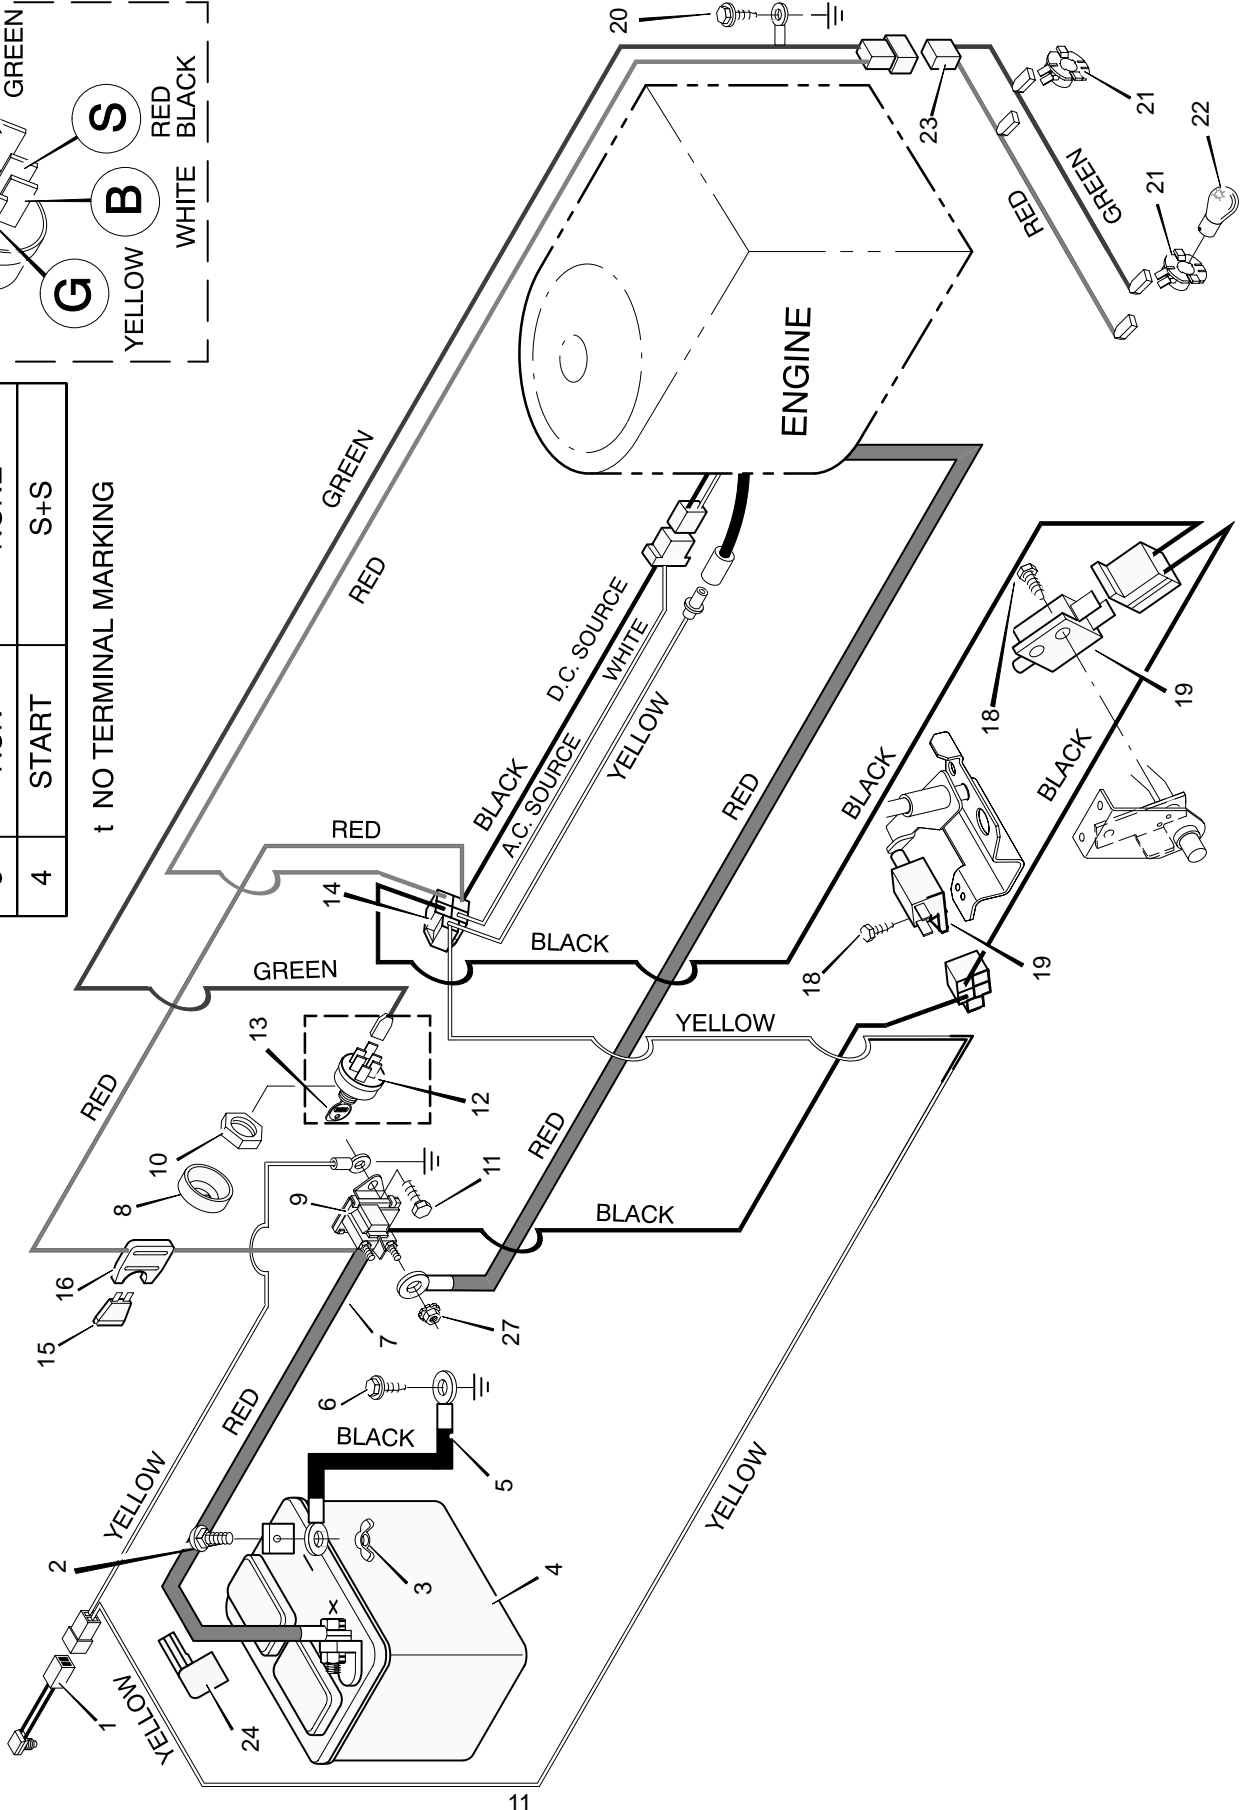

POS.	FUNCTION	CIRCUIT (MAKE)
1	OFF	G+t
2	RUN LIGHTS	B+L
3	RUN	NONE
4	START	S+S

t NO TERMINAL MARKING