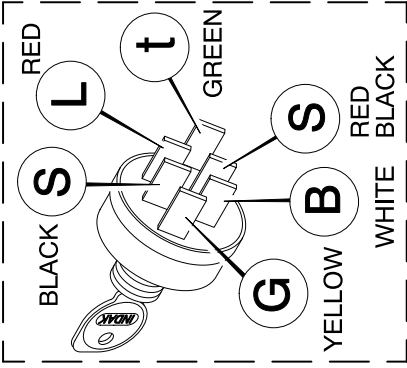

MODEL 31721x88B (VRO3012TX)

REPAIR PARTS ELECTRICAL SYSTEM