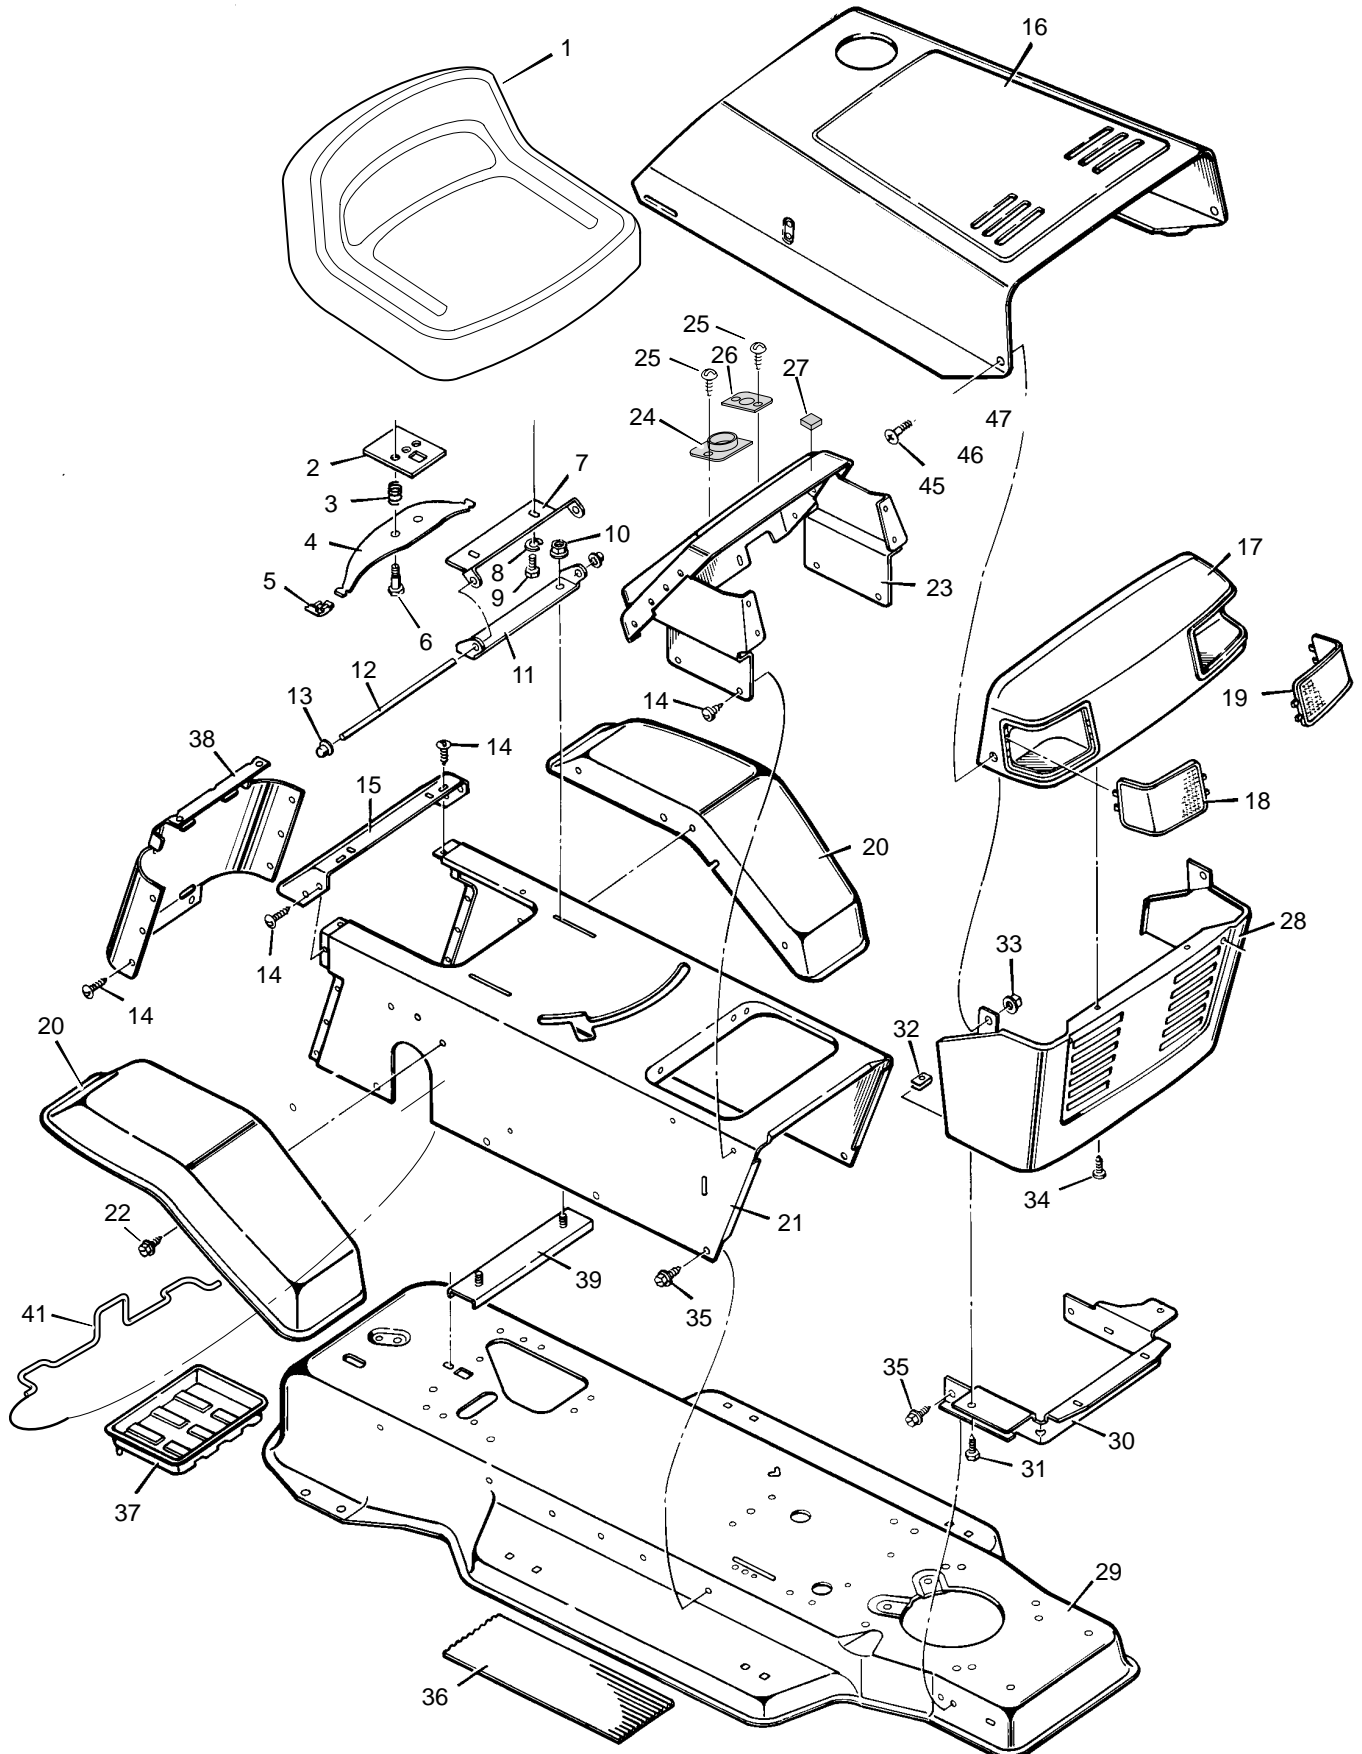

MODEL 31721x88B (VRO3012TX)

REPAIR PARTS CHASSIS & HOOD

MODEL 31721x88B (VRO3012TX)

REPAIR PARTS CHASSIS & HOOD

Key No.	Description	Part No.	Key No.	Description	Part No.
1	Seat	92387	25	Screw	26x238
2	Plate Assembly, Switch	91963Z	26	Bearing	93155
3	Spring, Compression	164x26	27	Bumper	92444
4	Spring, Seat	91964	28	Grill, Lower	91722E549
5	Glide, Spring	91822	29	Frame Assembly	92815E700
6	Bolt, Shoulder	9x38	30	Support, Grill	91723E700
7	Support, Seat	92334E700	31	Screw	26x252
8	Lockwasher	18x16	32	U-Nut	28x57
9	Bolt, Hex	1x45	33	Locknut, Flange	15x84
10	Locknut, Flange	15x88	34	Fastener, Plastic	193x1
11	Bracket, Pivot	91729E700	35	Screw	26x249
12	Rod, Pivot	91730 Z	36	Mat	94107
13	Cap, Push On	28x23	37	Tray, Battery	91895
14	Screw, Tap	26x270	38	Cap, Console *	92443E700
15	Fender, Apron *	91724E700	39	Channel Assembly	91857E700
16	Hood	91852E549	41	Clamp, Battery *	92725E700
17	Grille, Upper	91736	45	Bolt, Shoulder	9x58
18	Lens, Right	91734	—	Decal, Hood	48x244
19	Lens, Left	91735	—	Decal, Hood	48x243
20	Fender	91715E549	—	Decal, Top Console – Warning	44x6815
21	Console Assembly	92727E549	—	Decal, Shift Pattern	44x1459
22	Screw	26x263	—	Decal, Victa	48x018
23	Dash Panel	93174E549	—	Instruction Book	F-99851
24	Bearing, Steering	93135			